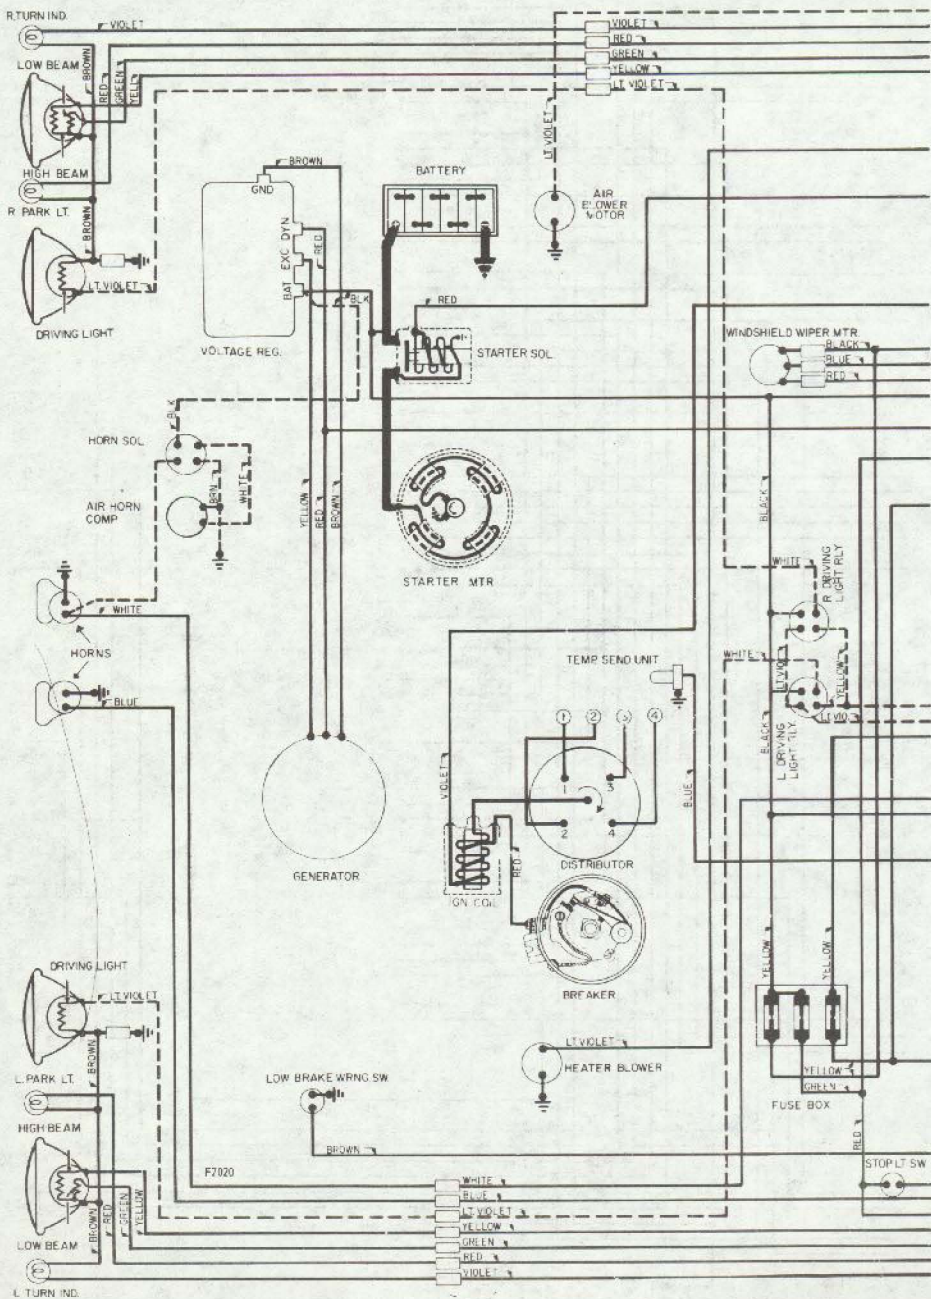

NOTE: COLORS DENOTE COLOR OF END SLEEVES ONLY.

NOTE COLORS INDICATE WIRE
TERMINAL COLORS ONLY.

Citroen

1966-69 DS-19

Citroen

1966-69 DS-21

Citroen

1970 DS-21

Citroen

1971 DS-21

4-23