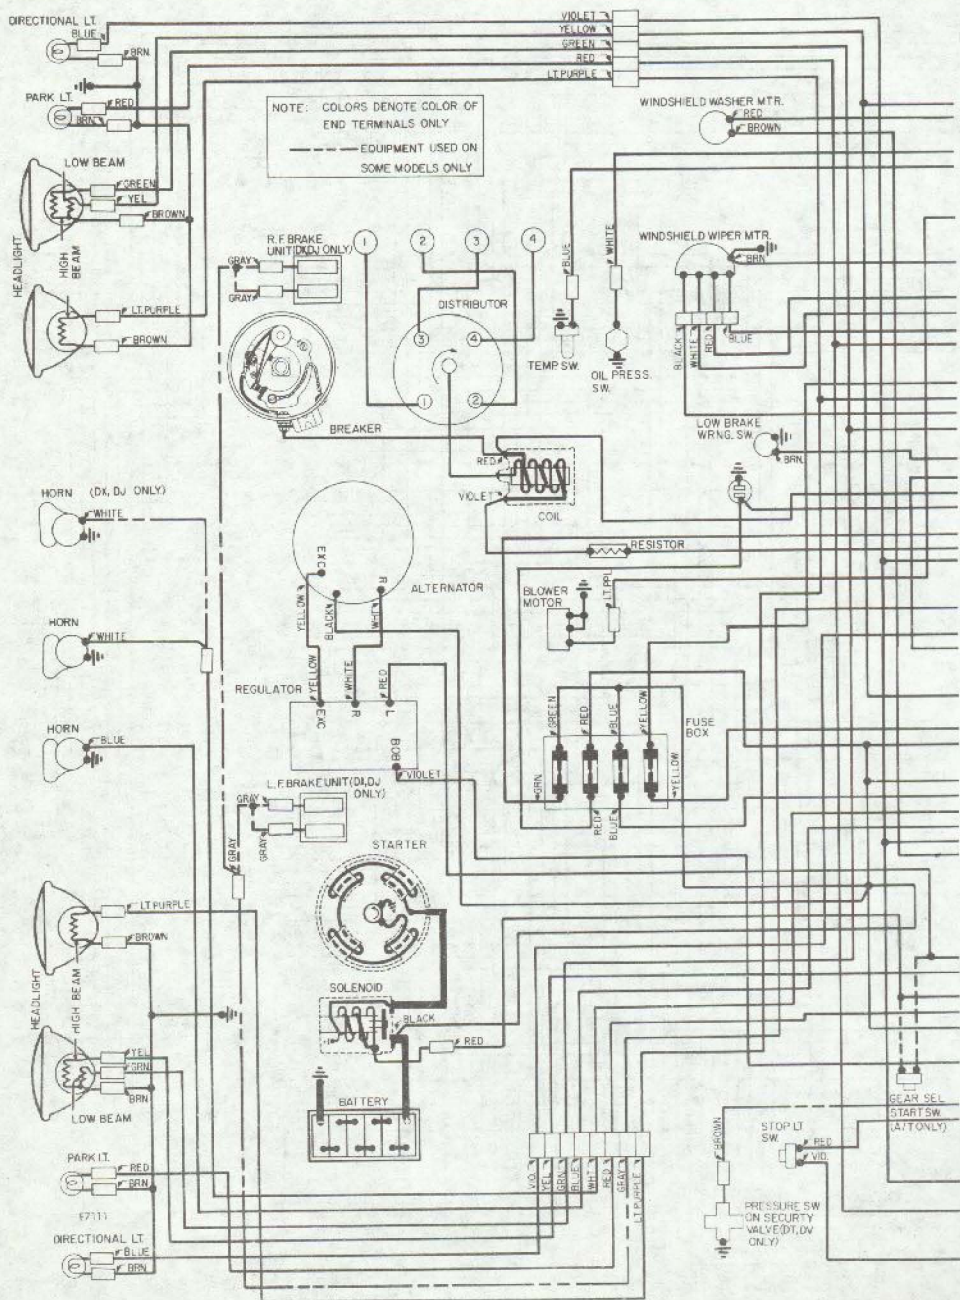

NOTE: COLORS DENOTE COLOR OF END SLEEVES ONLY.

NOTE COLORS INDICATE WIRE
TERMINAL COLORS ONLY.

Citroen

1966-69 DS-19

Citroen

1966-69 DS-21

Citroen

1970 DS-21

Citroen

1971 DS-21

4-23