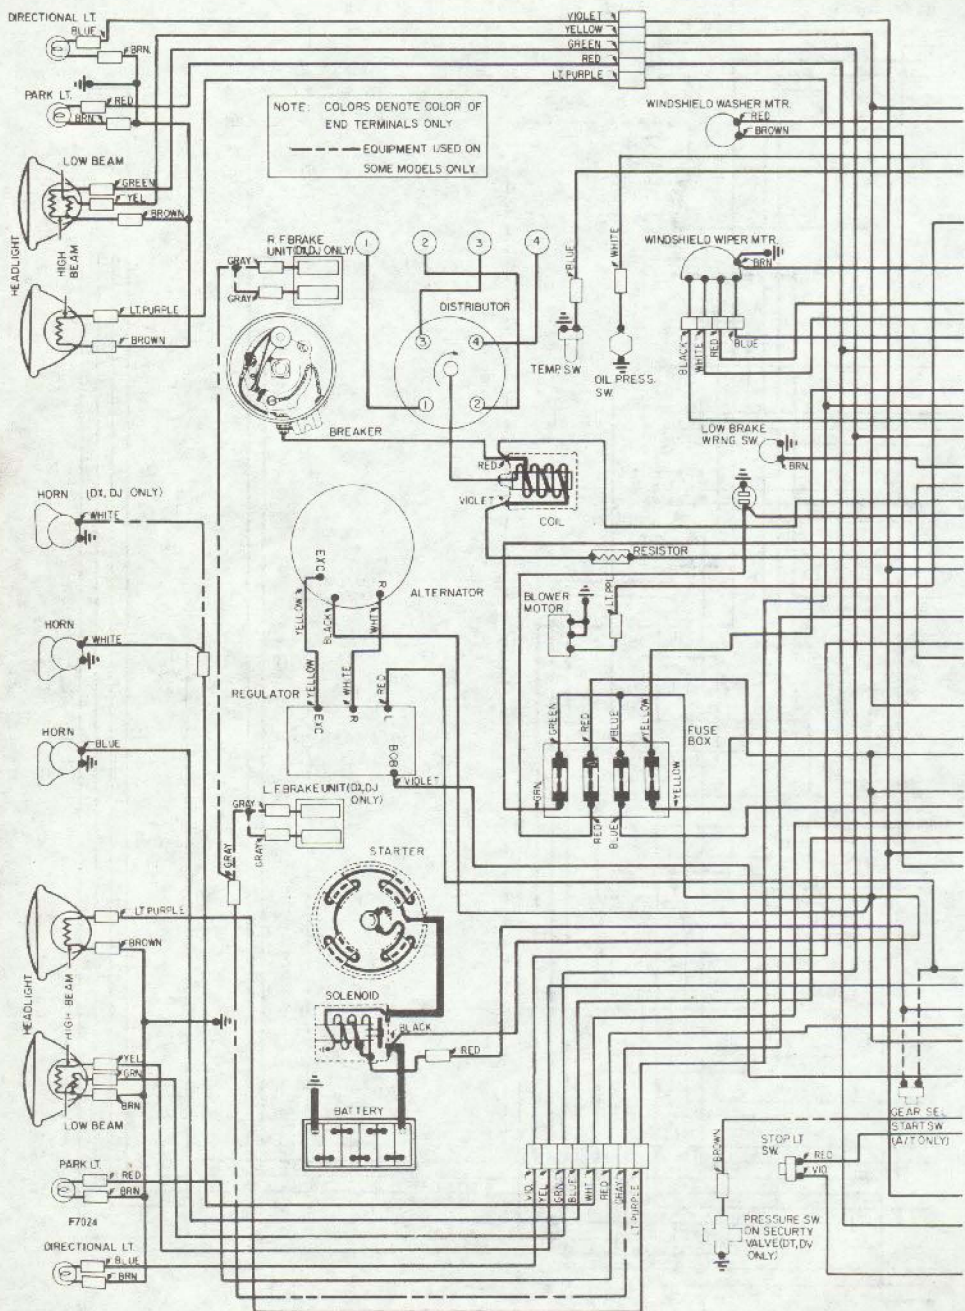

NOTE: COLORS DENOTE COLOR OF END SLEEVES ONLY.

NOTE COLORS INDICATE WIRE
TERMINAL COLORS ONLY.

Citroen

1966-69 DS-19

Citroen

1966-69 DS-21

Citroen

1970 DS-21

Citroen

1971 DS-21

4-23