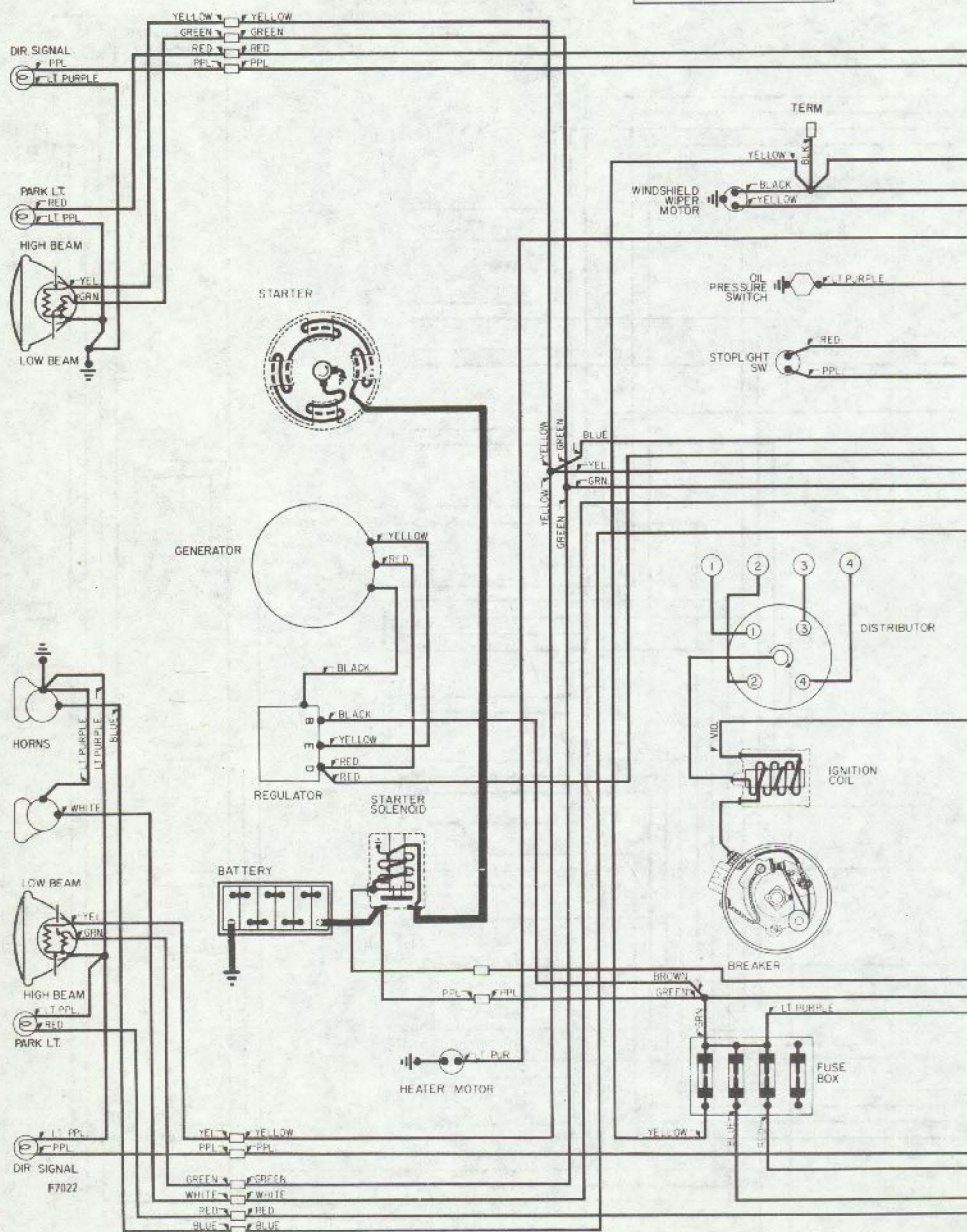

NOTE: COLORS DENOTE COLOR OF END SLEEVES ONLY.

NOTE COLORS INDICATE WIRE
TERMINAL COLORS ONLY.

Citroen

1966-69 DS-19

Citroen

1966-69 DS-21

Citroen

1970 DS-21

Citroen

1971 DS-21

4-23