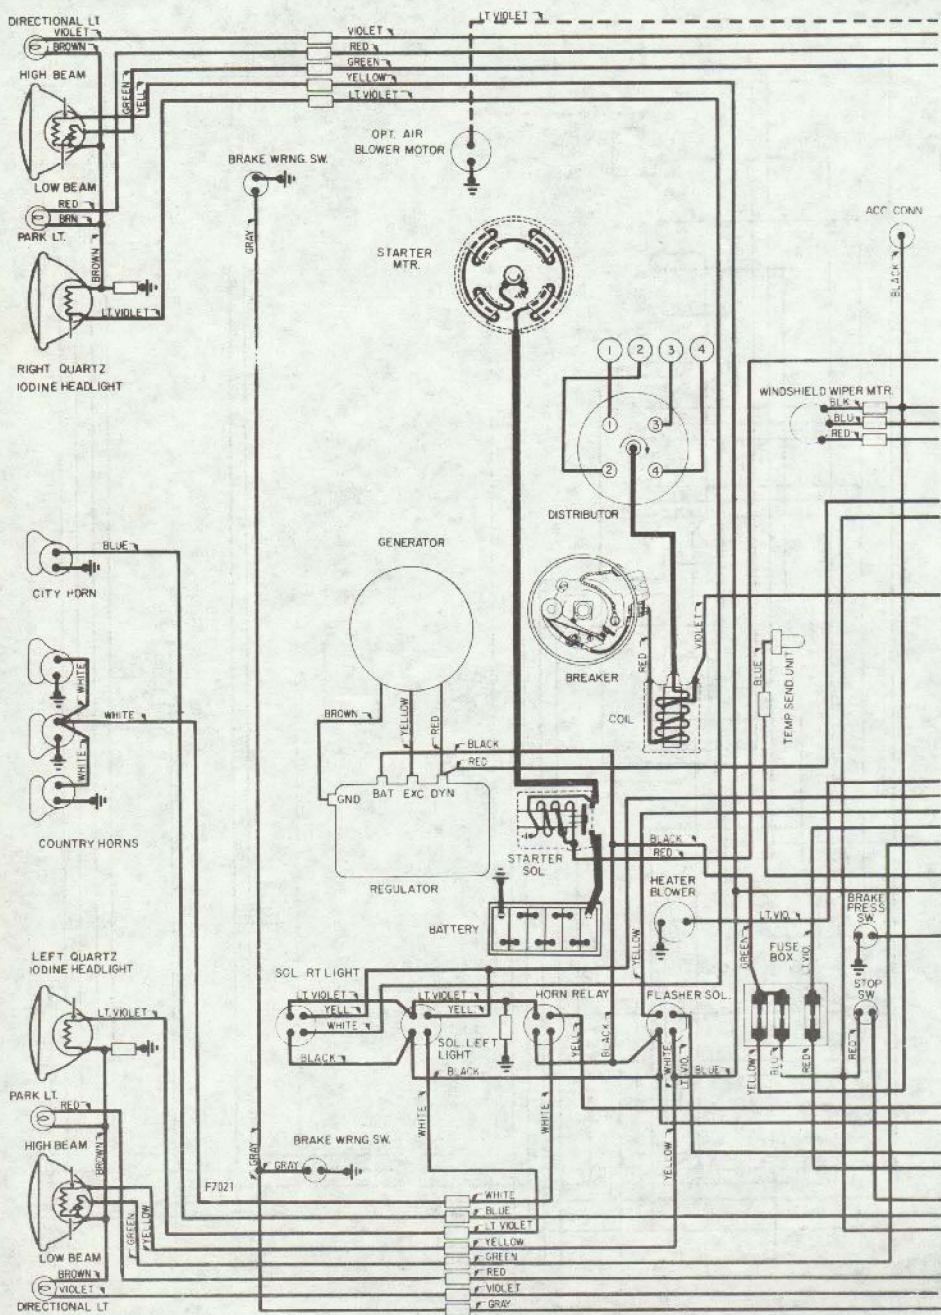

NOTE: COLORS DENOTE COLOR OF END SLEEVES ONLY.

NOTE COLORS INDICATE WIRE
TERMINAL COLORS ONLY.

Citroen

1966-69 DS-19

Citroen

1966-69 DS-21

Citroen

1970 DS-21

Citroen

1971 DS-21

4-23