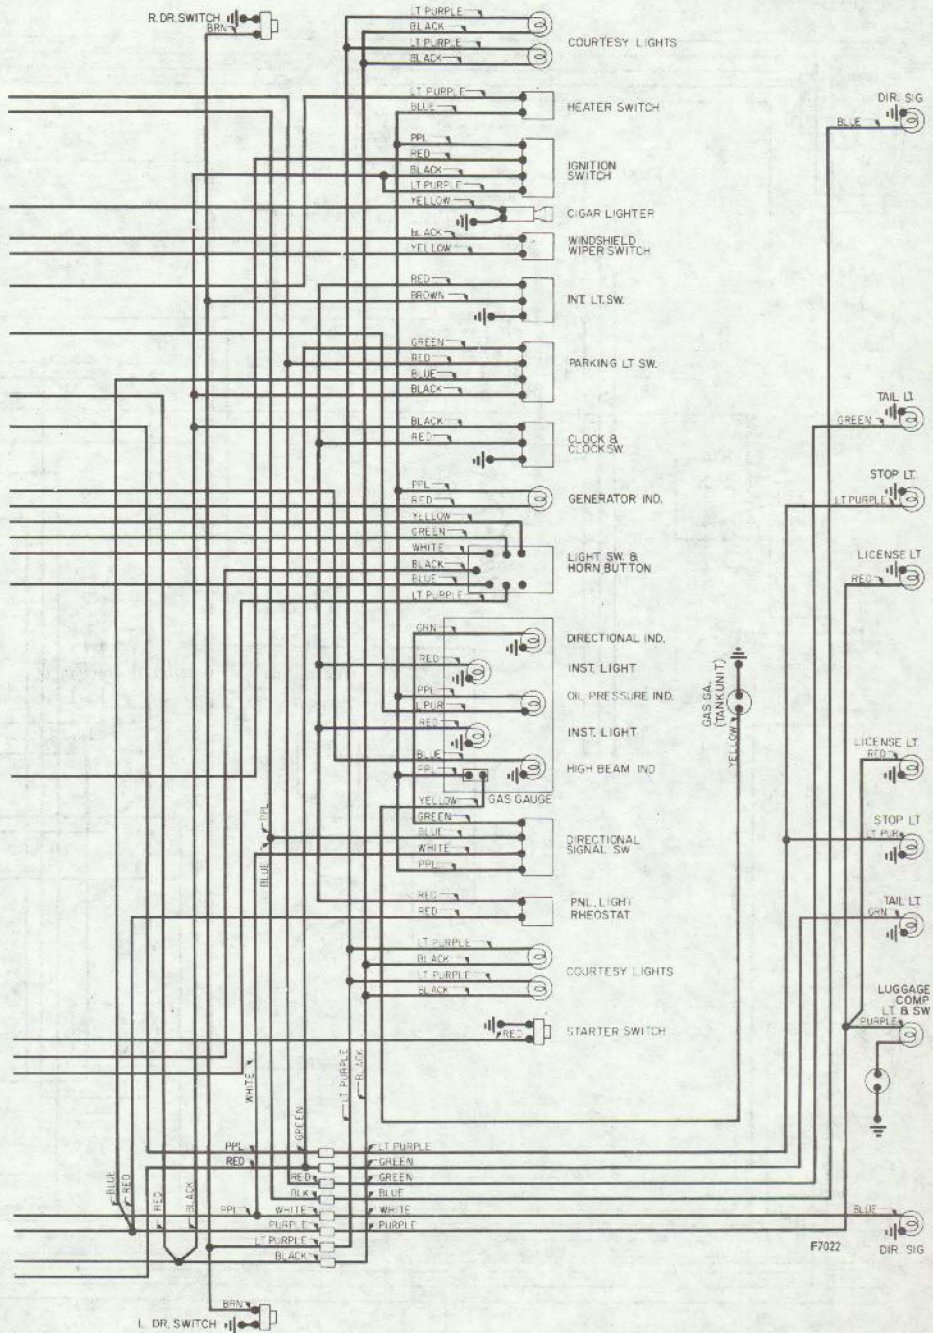

NOTE: COLORS DENOTE COLOR OF END SLEEVES ONLY.

NOTE COLORS INDICATE WIRE
TERMINAL COLORS ONLY.

Citroen

1966-69 DS-19

Citroen

1966-69 DS-21

Citroen

1970 DS-21

Citroen

1971 DS-21

4-23