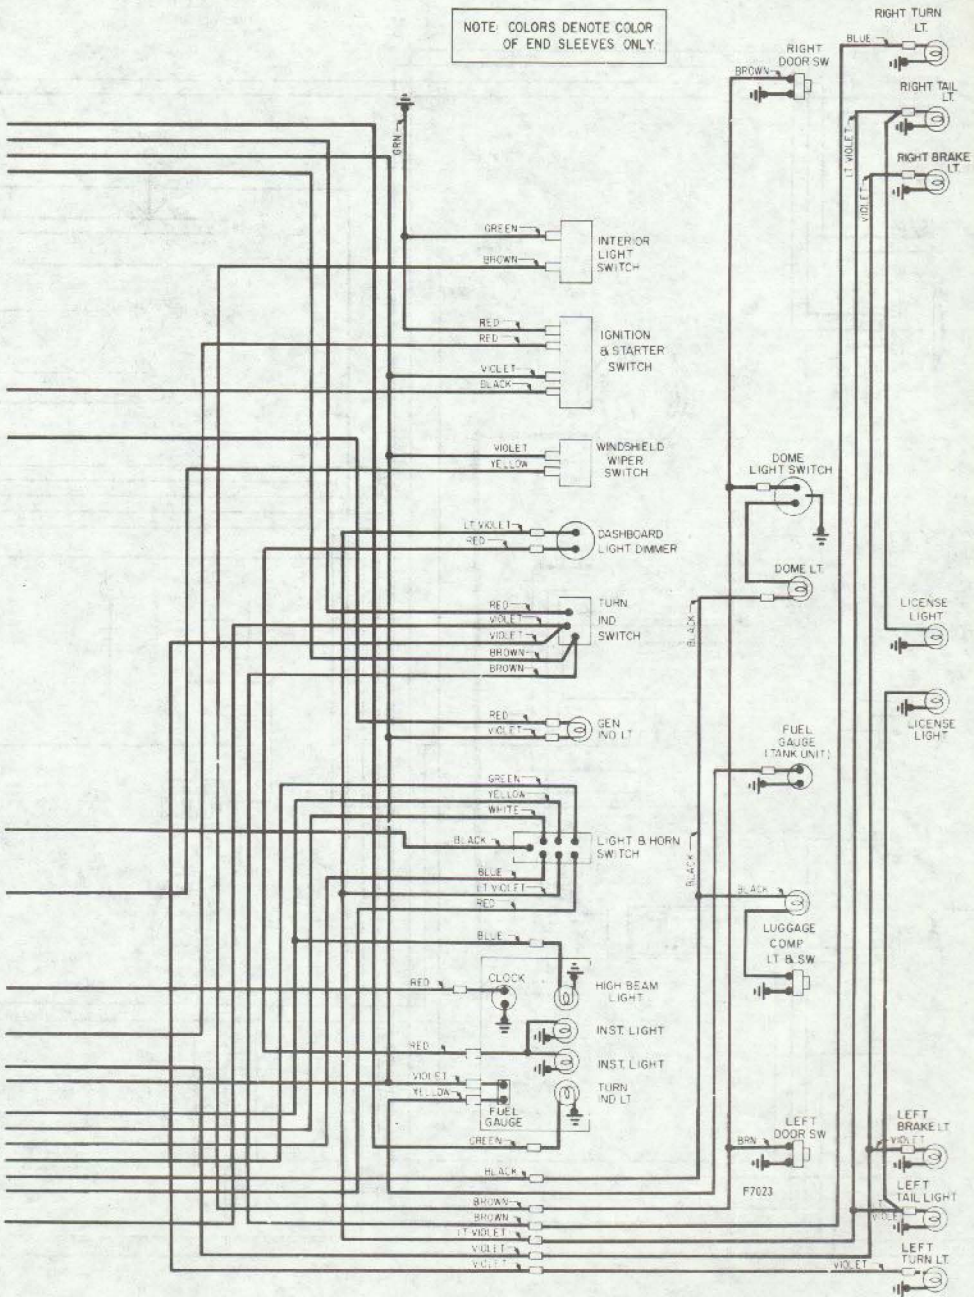

NOTE: COLORS DENOTE COLOR OF END SLEEVES ONLY.

NOTE COLORS INDICATE WIRE
TERMINAL COLORS ONLY.

Citroen

1966-69 DS-19

Citroen

1966-69 DS-21

Citroen

1970 DS-21

Citroen

1971 DS-21

4-23