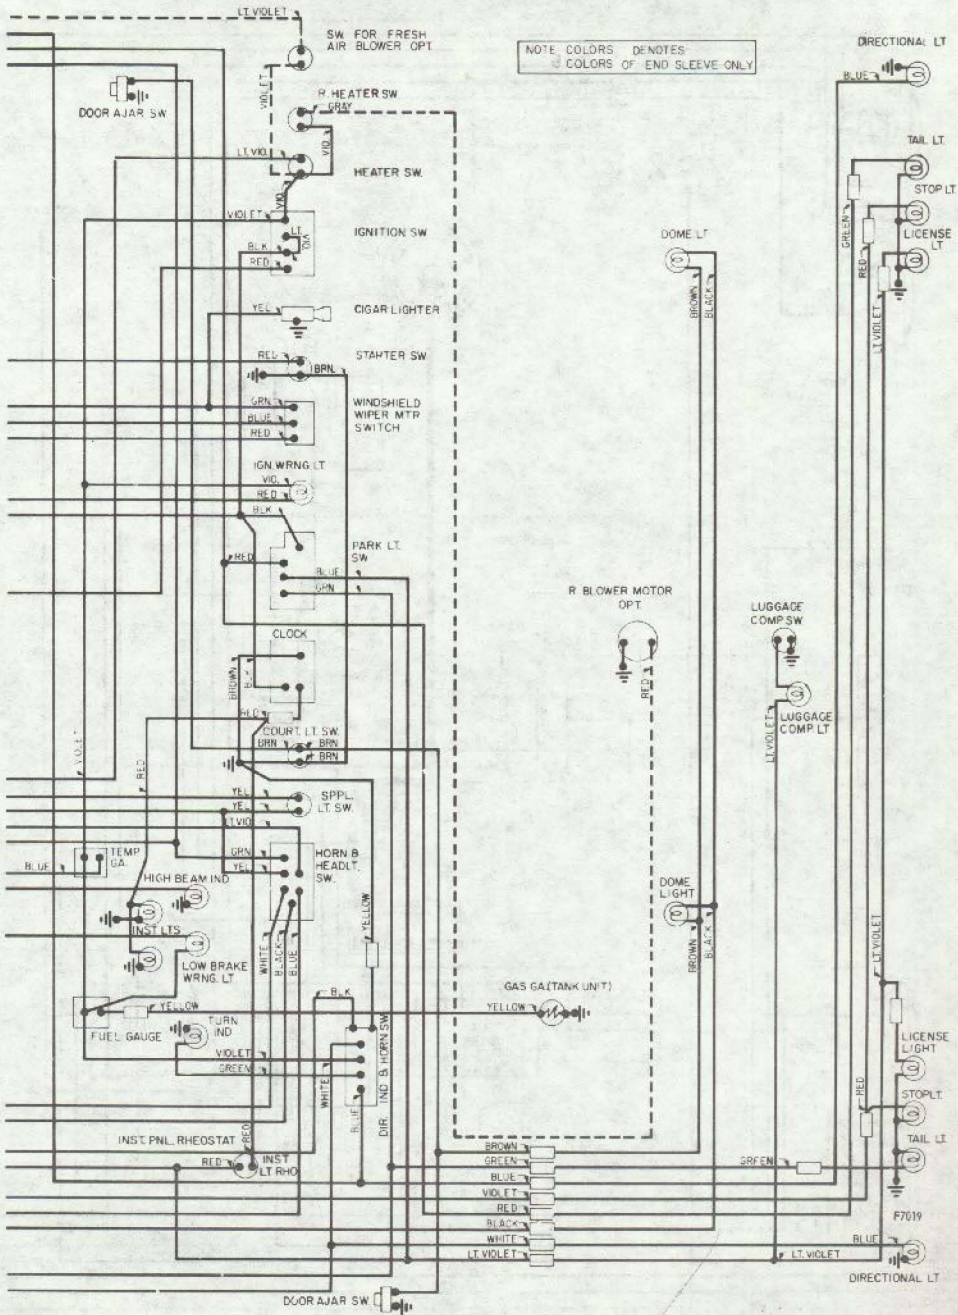

NOTE: COLORS DENOTE COLOR OF END SLEEVES ONLY.

NOTE COLORS INDICATE WIRE
TERMINAL COLORS ONLY.

Citroen

1966-69 DS-19

Citroen

1966-69 DS-21

Citroen

1970 DS-21

Citroen

1971 DS-21

4-23