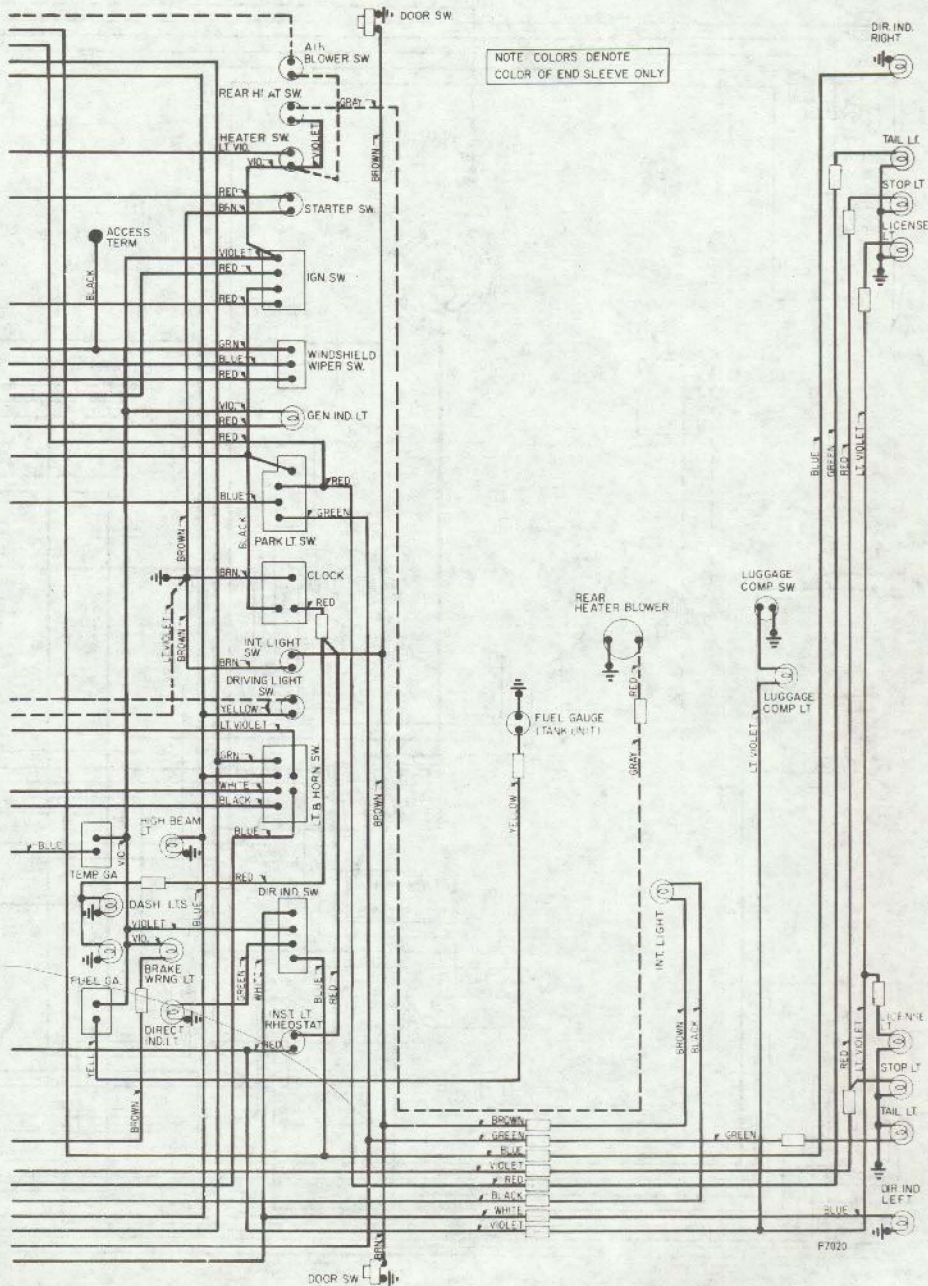

NOTE: COLORS DENOTE COLOR OF END SLEEVES ONLY.

NOTE COLORS INDICATE WIRE
TERMINAL COLORS ONLY.

Citroen

1966-69 DS-19

Citroen

1966-69 DS-21

Citroen

1970 DS-21

Citroen

1971 DS-21

4-23