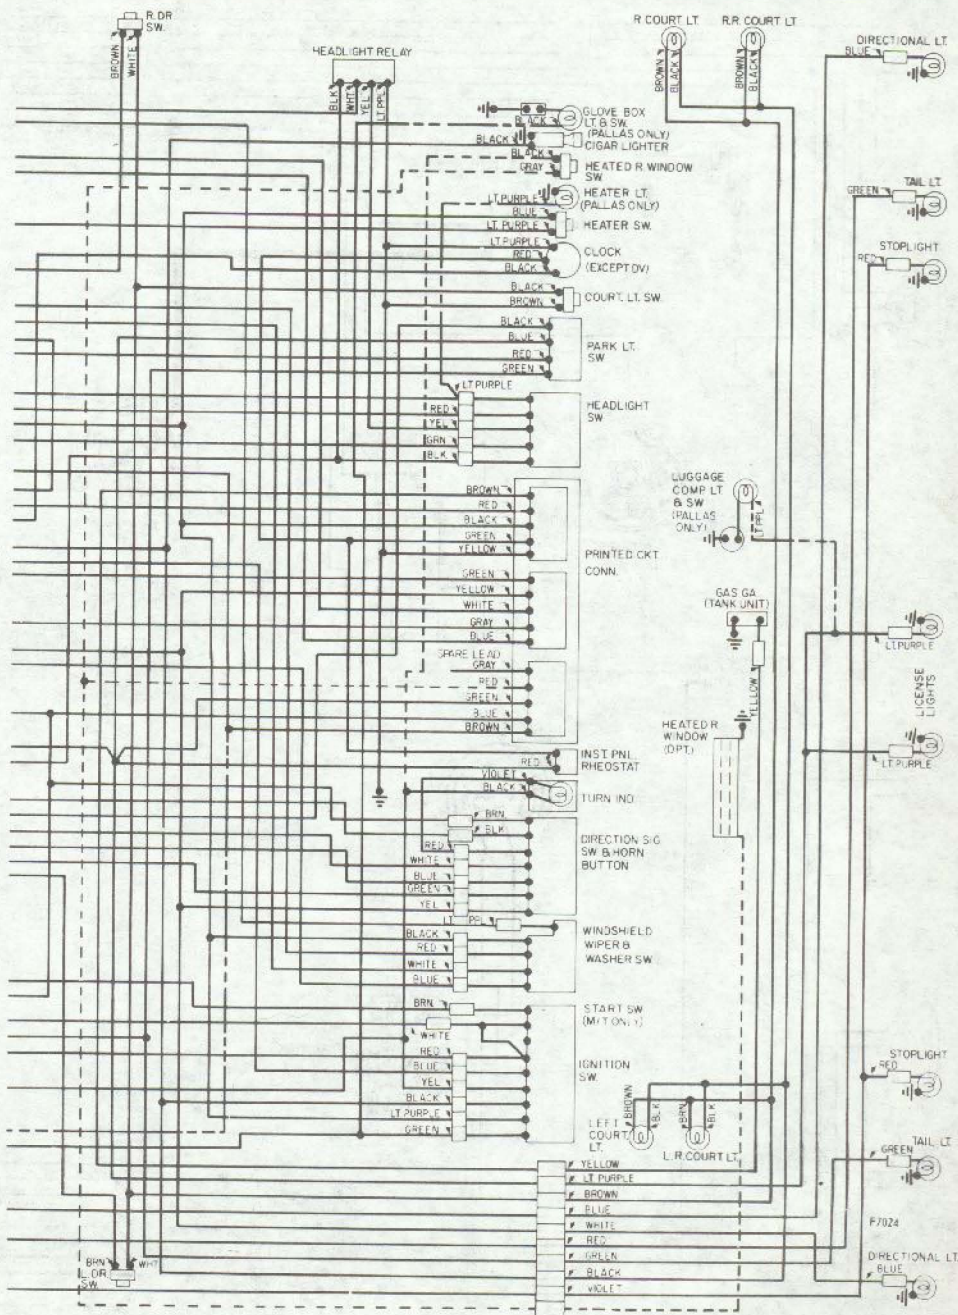

NOTE: COLORS DENOTE COLOR OF END SLEEVES ONLY.

NOTE COLORS INDICATE WIRE
TERMINAL COLORS ONLY.

Citroen

1966-69 DS-19

Citroen

1966-69 DS-21

Citroen

1970 DS-21

Citroen

1971 DS-21

4-23