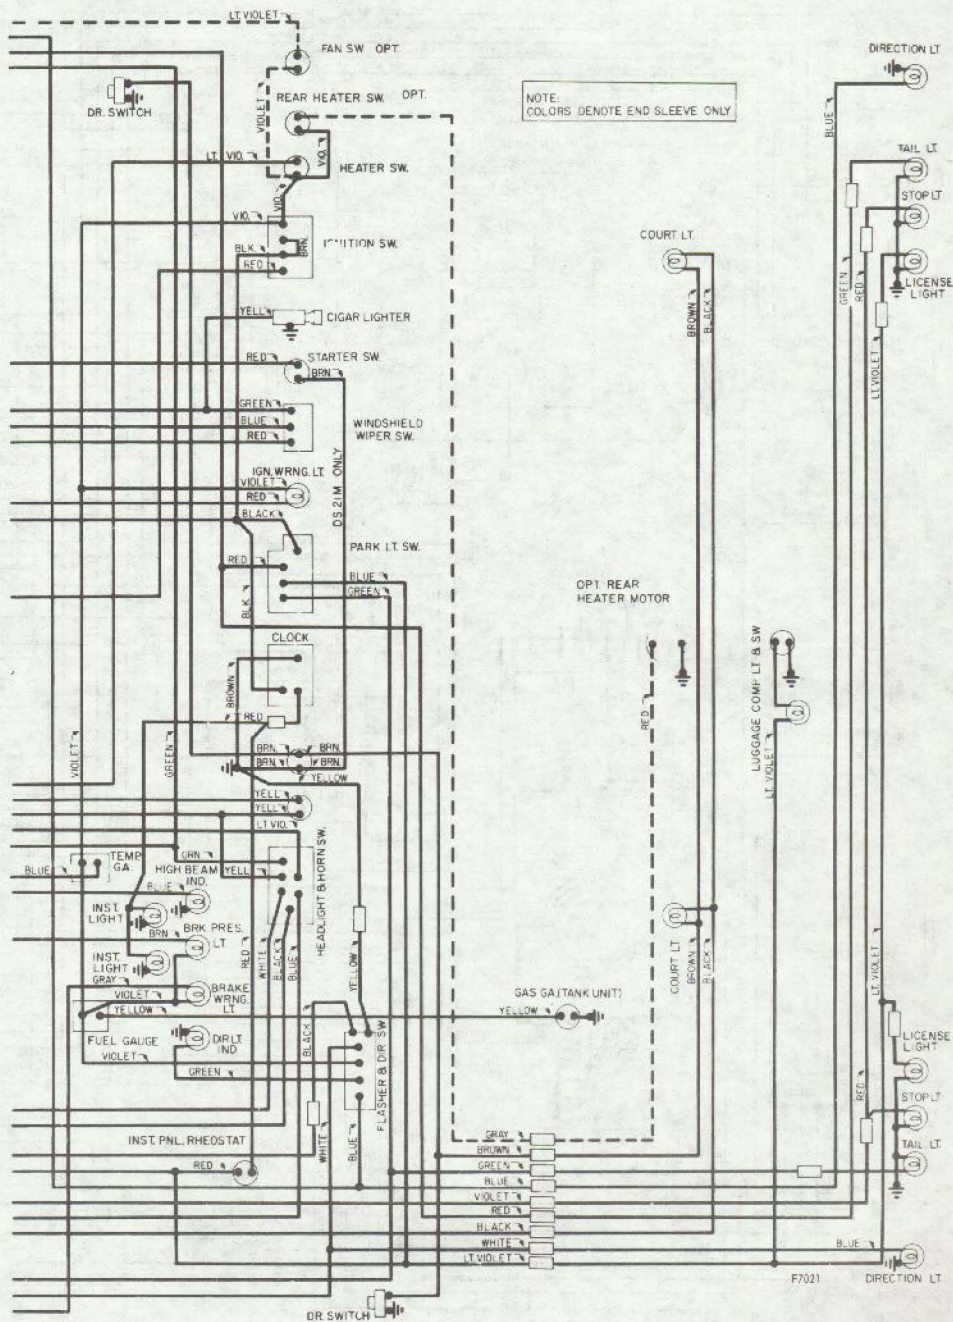

NOTE: COLORS DENOTE COLOR OF END SLEEVES ONLY.

NOTE COLORS INDICATE WIRE
TERMINAL COLORS ONLY.

Citroen

1966-69 DS-19

Citroen

1966-69 DS-21

Citroen

1970 DS-21

Citroen

1971 DS-21

4-23