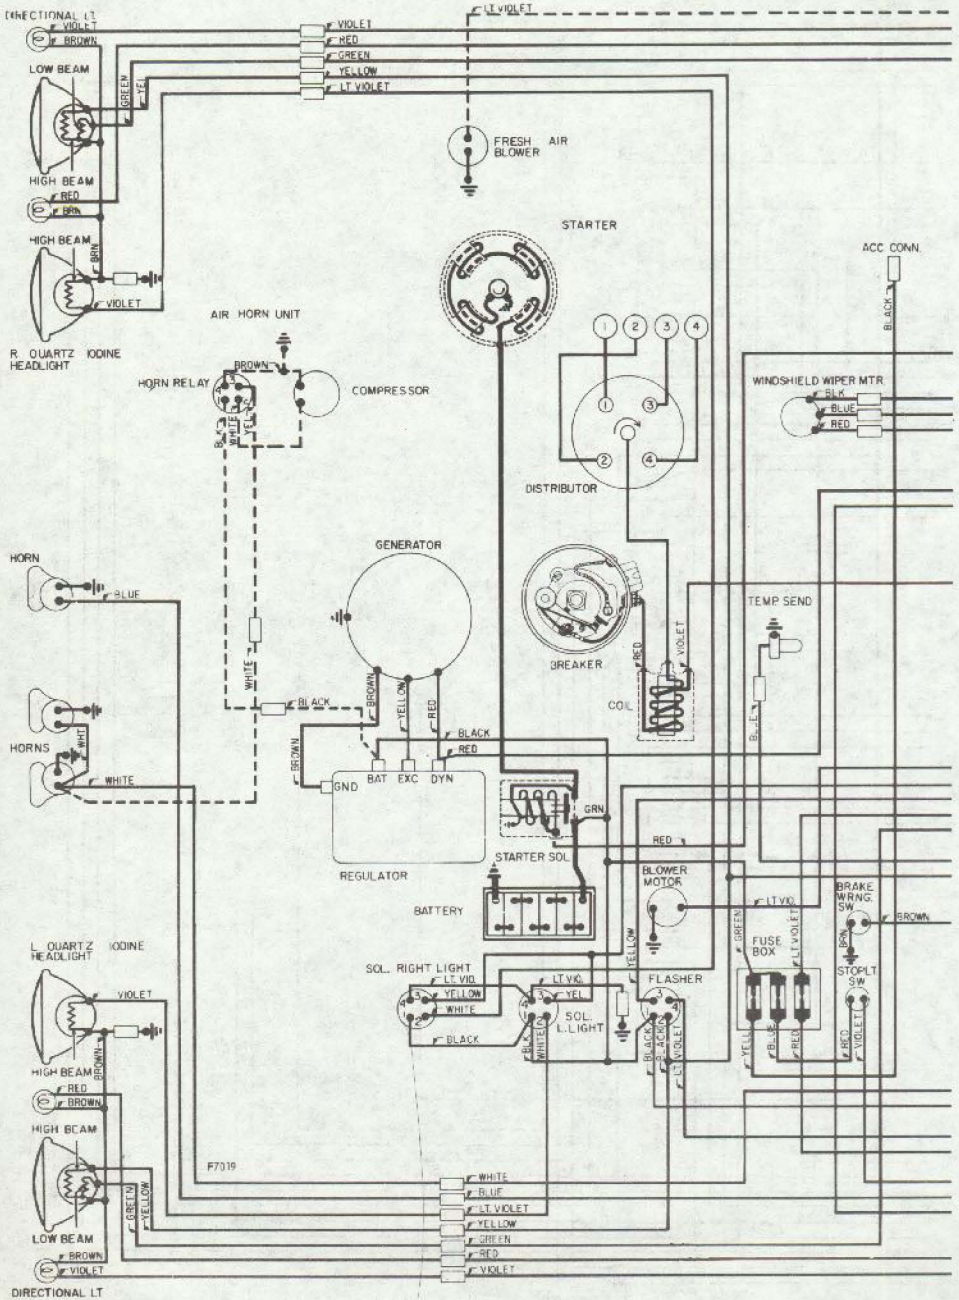

NOTE: COLORS DENOTE COLOR OF END SLEEVES ONLY.

NOTE COLORS INDICATE WIRE
TERMINAL COLORS ONLY.

Citroen

1966-69 DS-19

Citroen

1966-69 DS-21

Citroen

1970 DS-21

Citroen

1971 DS-21

4-23